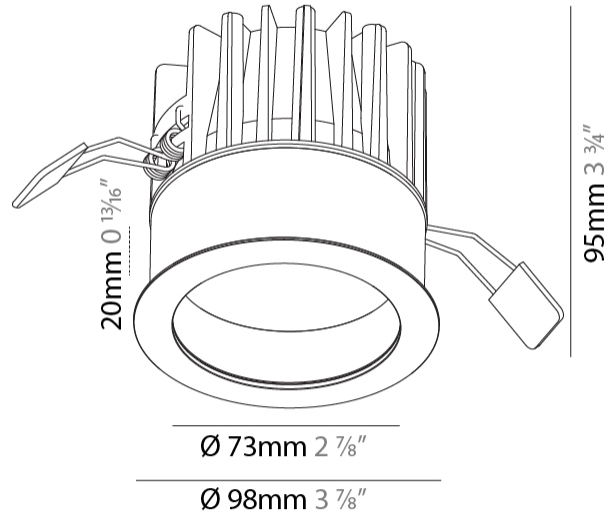

GENERAL

Series: Oiko
Subseries: Oiko Comfort
Brand: Prolicht
Division: Architectural
Mounting Type: Recessed
Mounting Location: Ceiling
Subcategory: Downlight

PHYSICAL

Shape: Round
Diameter (mm): 98
Diameter (in): 3 7/8
Height (mm): 95
Height (in): 3 3/4
Ceiling Thickness (mm): 10 / 12.5 / 15
Ceiling Thickness (in): 3/8 or 1/2 or 9/16
Min. Recessing Depth (mm): 110
Min. Recessing Depth (in): 4 1/16
Light Distribution: Downlight
Weight (kg): 0.452
Weight (lbs): 1
Fixture Finish: SSR / BKV / CWI / CRY / HAB / UFT / ITA / RUA / FTG / MYG / LOD / PUS / FRO / FUP / KIA / POP / BLS / SPG / MEY / GOH / GUM / CHC / COM / ABZ / JAG / OBR / MOS / ROR
Fixture Material: Aluminum Die Cast
Cut-out Measurements: D. - 92mm / 3 5/8"

ELECTRICAL

Lamp Type: LED (Zhaga Standard)
Input Wattage (W): 20.9
Total Output Wattage (W): 18.7
Dimming: Tri-Mode (Non-Dimming and Phase Dimming (120Vac only) and 0-10V Dimming)
Driver Included: No
Driver Location: Recessed Housing
Driver Type: Constant Current - Universal
Housing: See components
Input Voltage (V): 120 - 277
Constant Current (MA): 500

LED

Number of LEDs: 1
Color Temperature (°K): 2700 / 3000 / 3500 / 4000
Max. Delivered Lumen (lm): 1630 / 1670 / 1754 / 1790
Nominal Lumen (lm): 2360 / 2420 / 2548 / 2600
CRI: >90 CRI
Lamp Life (hrs): 50000

OPTICAL

Reflector°: 18 / 26 / 40

RATINGS AND CERTIFICATIONS

Certified By: Certified for North American Standards
IP rating: IP20